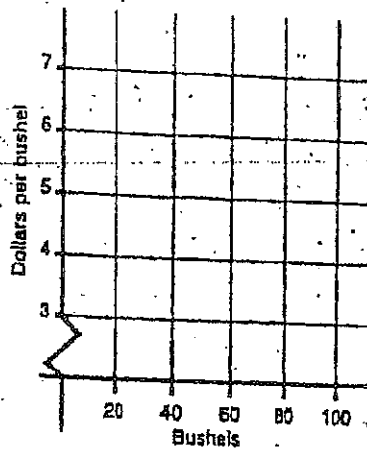

Handout 2-3C

GRAPHING DEMAND

Name _____

Class _____

Directions: Study each of the demand schedules below and plot them on the graphs. Then answer the questions that accompany the graphs.

APPLES

Price per Bushel	Quantity Demanded (bushels)
\$7	20
6	40
5	60
4	80
3	100

MILK

Price per Gallon	Quantity Demanded (gallons)
\$5	40
4	42
3	43
2	45
1	48

c How does the slope of a demand curve differ when it is elastic from when it is inelastic?

Elasticity

- 1) What is Elasticity?
- 2) What is the relationship between price elasticity of demand and the number of substitutes for a good?
- 3) If a good has many substitutes, does it follow that demand for the good is elastic?
- 4) What is the relationship between time and elasticity?
- 5) What is the relationship between the percentage of one's budget spent on a good and elasticity?
- 6) Price elasticity of demand is a measure of the responsiveness of quantity demanded to changes in
 - a. Interest rates
 - b. Supply
 - c. Price
 - d. Demand
- 7) If the percentage change in quantity demanded is greater than the percentage change in price, demand is
 - a. Inelastic
 - b. Unit elastic
 - c. Elastic
 - d. Perfectly elastic
 - e. Perfectly inelastic
- 8) If quantity demanded is completely unresponsive to changes in price, demand is
 - a. Inelastic
 - b. Unit elastic
 - c. Elastic
 - d. Perfectly inelastic
 - e. Perfectly elastic
- 9) The more substitutes a good has,
 - a. The higher its price elasticity of demand
 - b. The lower its price elasticity of demand
 - c. The less elastic the demand for the good
 - d. The more inelastic the demand for the good
- 10) The price elasticity of demand is lowest for which of the following goods
 - a. McDonald's hamburgers
 - b. Hamburgers
 - c. Wendy's Hamburgers
 - d. Burger King's Hamburger